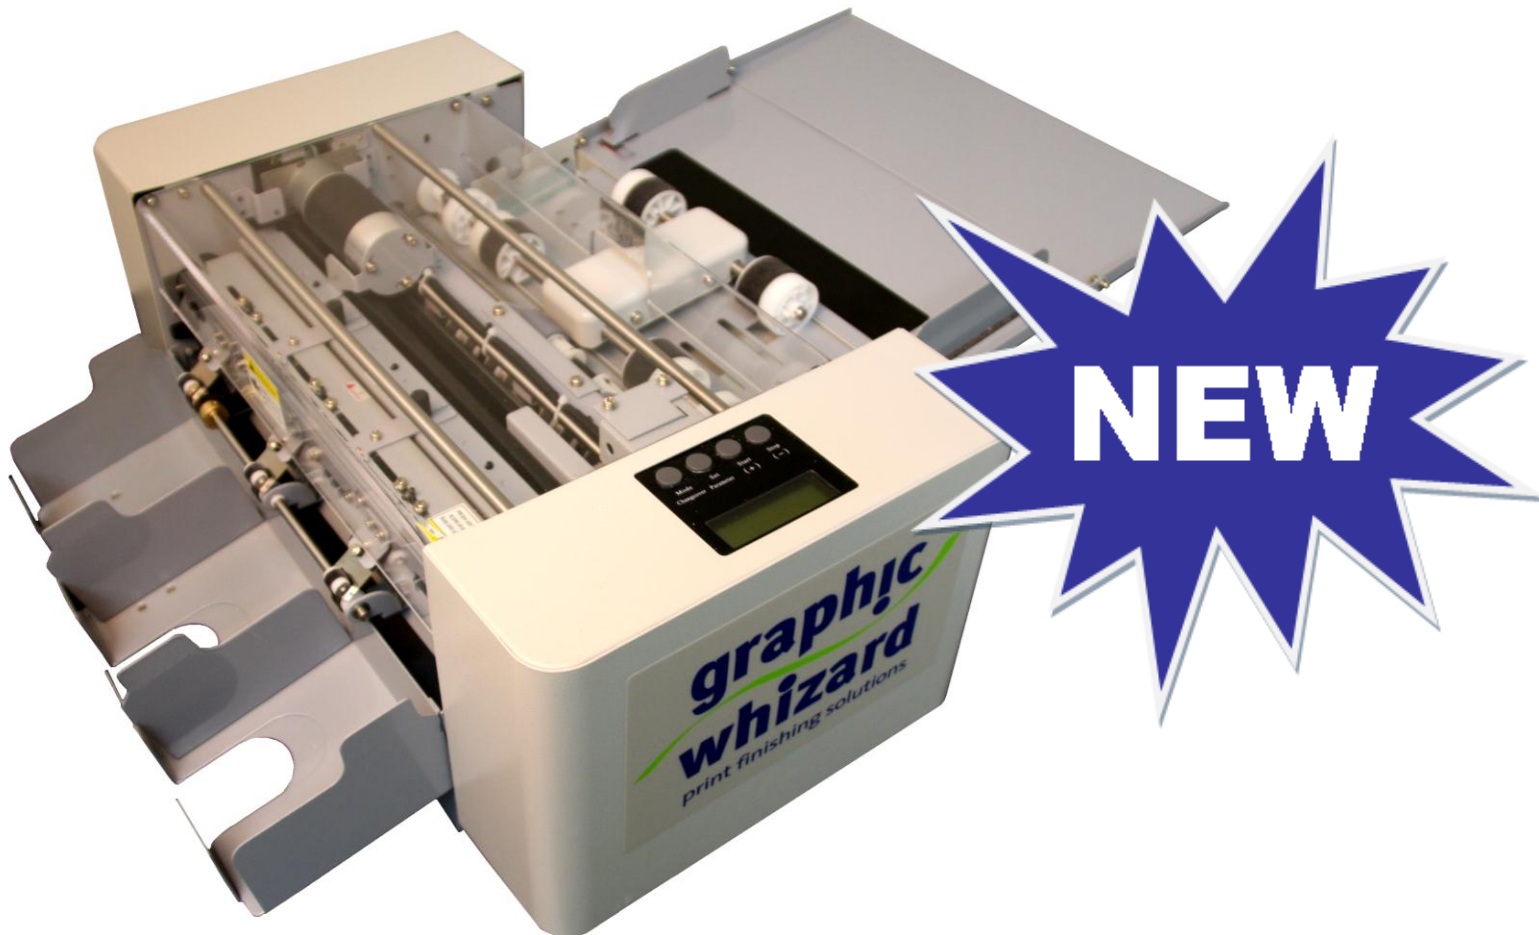

INTRODUCING THE PT320 CC. A 24UP ON 12" x 18" CARD CUTTER THAT WILL PRODUCE 250 BUSINESS CARDS IN UNDER 2 MINUTES.

FEATURES

- ✓ Productive and profitable machine to produce 24up business cards
- ✓ Lead edge cut mark registration to compensate for image shift
- ✓ Able to process coated, non-coated and laminated stock
- ✓ Easy to use LCD panel with 6 job program memory

SPECIFICATIONS:

ELECTRICAL	110-130V, 50/60Hz, 15A
SPEED	8 sheets per minute (11,520 finished business cards per hour)
SHEET SIZE	12" x 18"
STOCK WEIGHT	8-16 pt
TABLETOP/FLOOR	Tabletop**
FEEDER	Friction